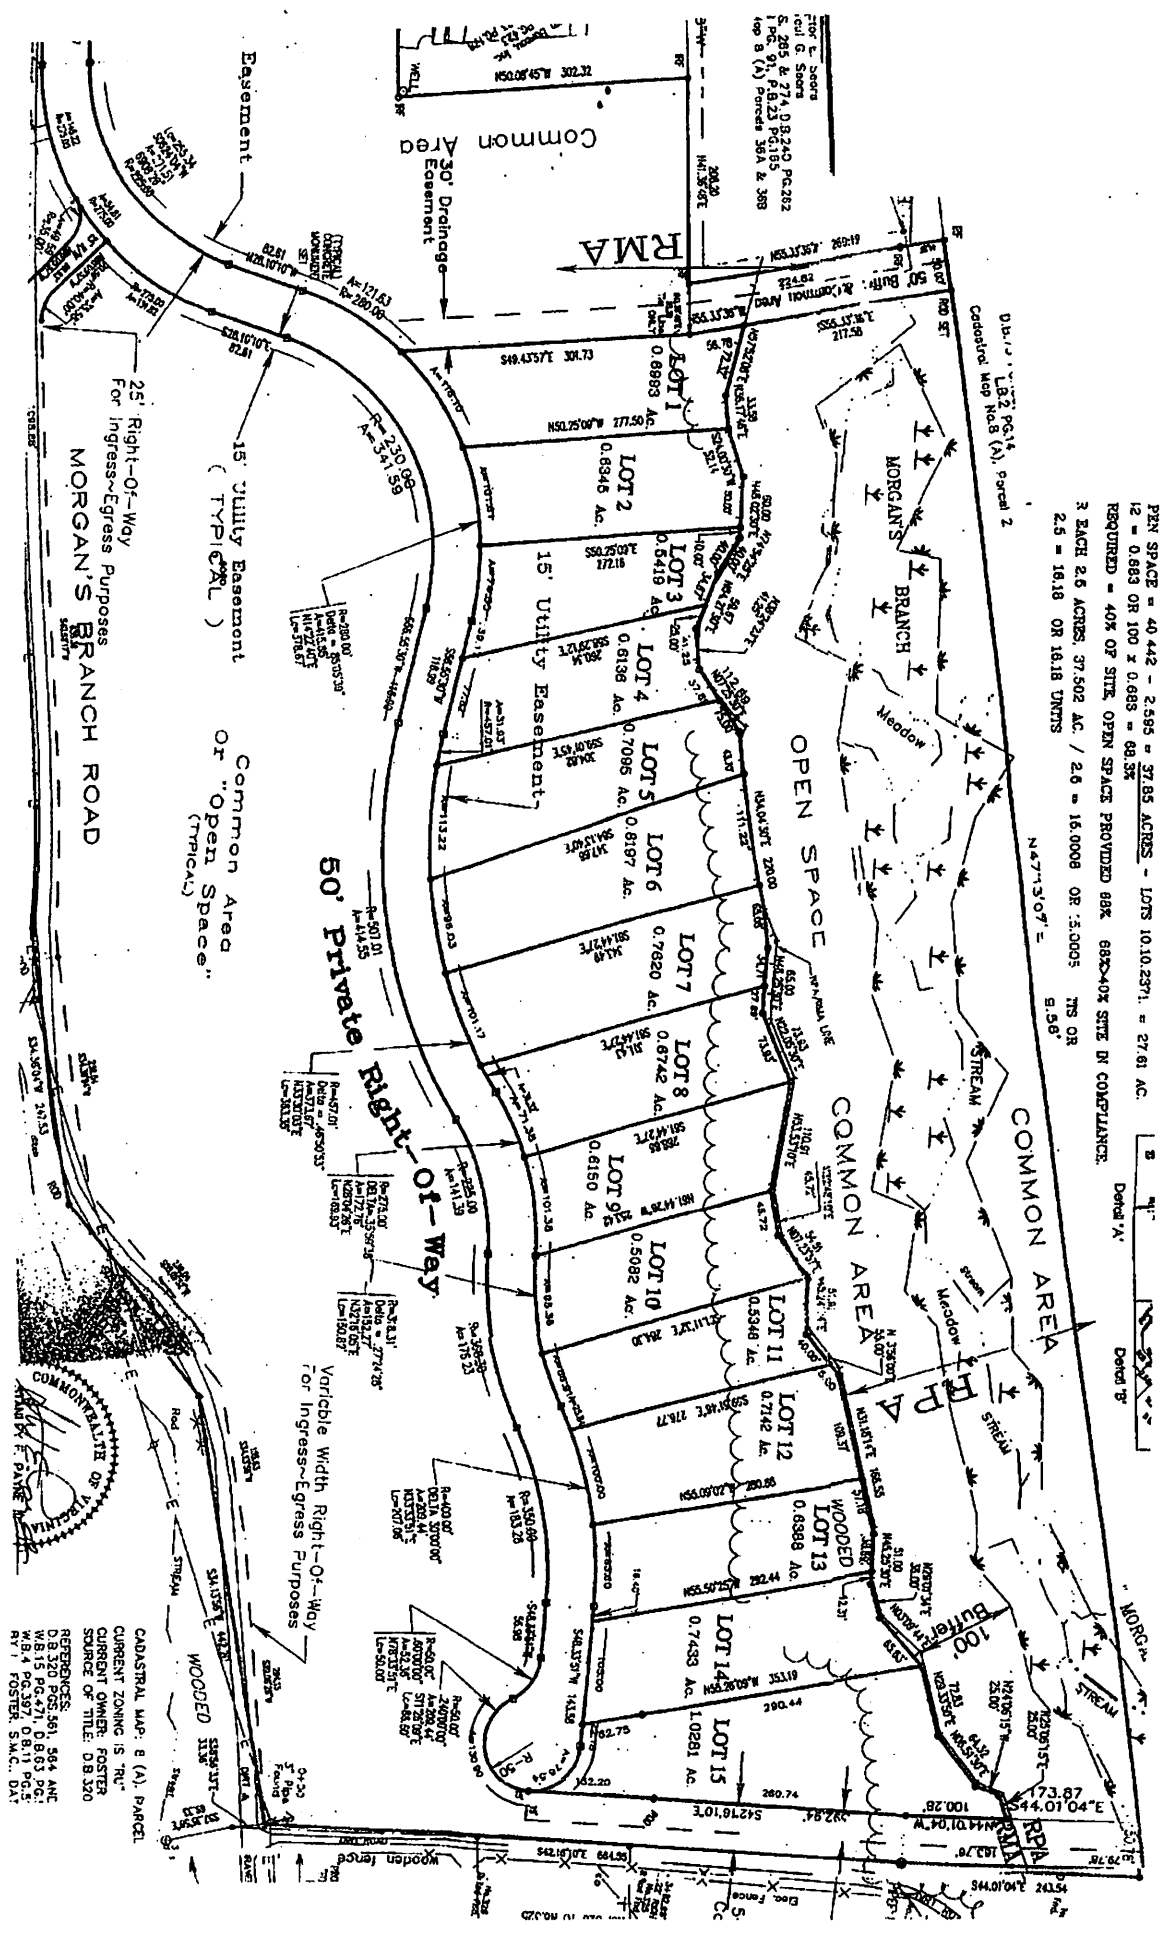

PEN SPACE = 40.442 - 2.585 = 37.857 ACRES - LOTS 10.10.2371. = 27.61 AC.
12 = 0.683 OR 100 X 0.688 = 68.8X
REQUIRED = 40% OF SITE. OPEN SPACE PROVIDED 88% 68.8X-40% SITE IN COMPLIANCE.
3 EACH 2.6 ACRES. 37.502 AC. / 2.6 = 14.423 OR 13.0035 75% OR
2.5 = 18.18 OR 18.18 UNITS 51.58'